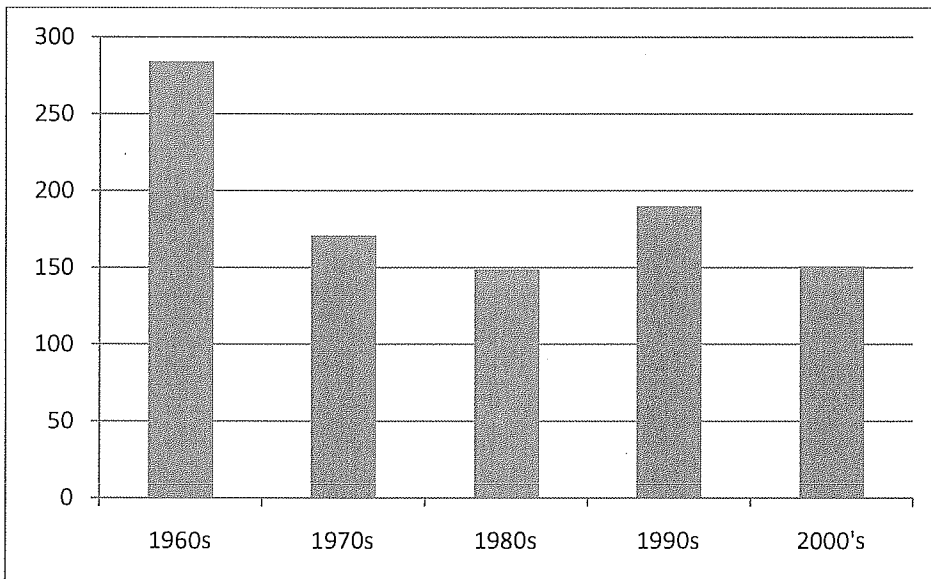

**A Statistical Report and Analysis of New Church Growth in the WELS**

**Matt Westra**

**December 3<sup>rd</sup> 2010**

**Prof. Brenner**

In 1960, the Wisconsin Evangelical Lutheran Synod had 827 congregations and 346,790 baptized members in 16 states. In 2009, the Wisconsin Synod had 1,279 congregations and 389,545 baptized members in 48 states. In that fifty years God has given our synod some wonderful opportunities to preach law and gospel and win souls for his kingdom in places where we were not doing that before. This paper seeks to organize a record of those new opportunities to preach law and gospel and the new souls won for God's kingdom.

### Current WELS membership

Under the grace of God, WELS new church efforts since 1960 have produced congregations that care for 98,602 souls. These churches make up 25.7% of the membership in the WELS.

Current Membership	
Membership in churches begun 1960 and after	100,408
Membership in churches begun before 1960	289,137

**Current WELS congregations**

While the percentage of WELS members who belong to a church begun in 1960 or later is only 25.7%, the percentage of congregations that make up the synod is much higher. Of the 1,279 congregations in the WELS, 524 of them are churches begun in 1960 or later. That is about 41% of our total WELS congregations

Current Growth	
1960s	284
1970s	171
1980s	149
1990s	190
2000's	151
Average WELS church	304

**Closed congregations**

Some of our churches have not grown as we would have wished. We know that the Lord of the harvest will always accomplish his plans and we praise him for the 89% of churches that were organized that are still with us today.